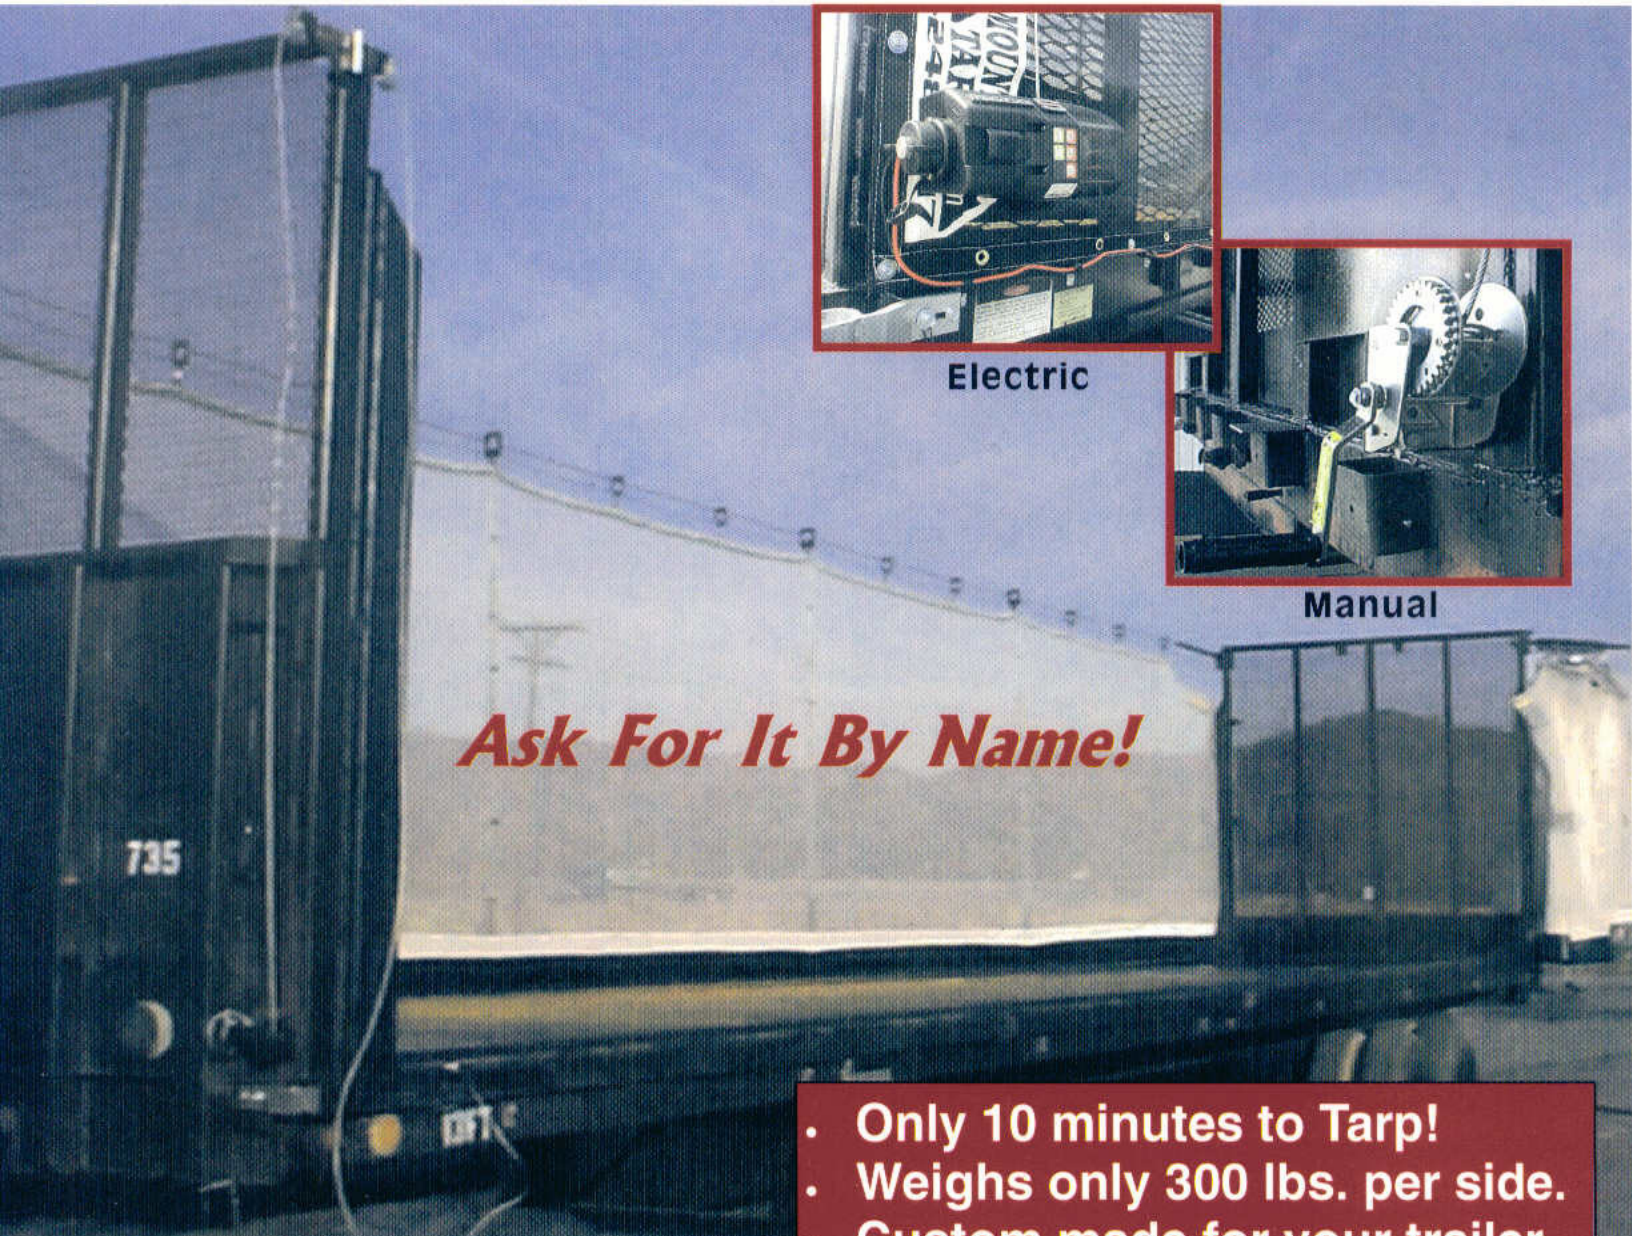

MOUNTAIN TARP

EST. 1987

www.mountaintarp.com

EST. 1987

"CRUSHED CAR" Tarping System

Electric

Manual

Ask For It By Name!

- Only 10 minutes to Tarp!
- Weighs only 300 lbs. per side.
- Custom made for your trailer.
- Available for 3 sided trailers.

Contact Us TODAY!

800-248-7717